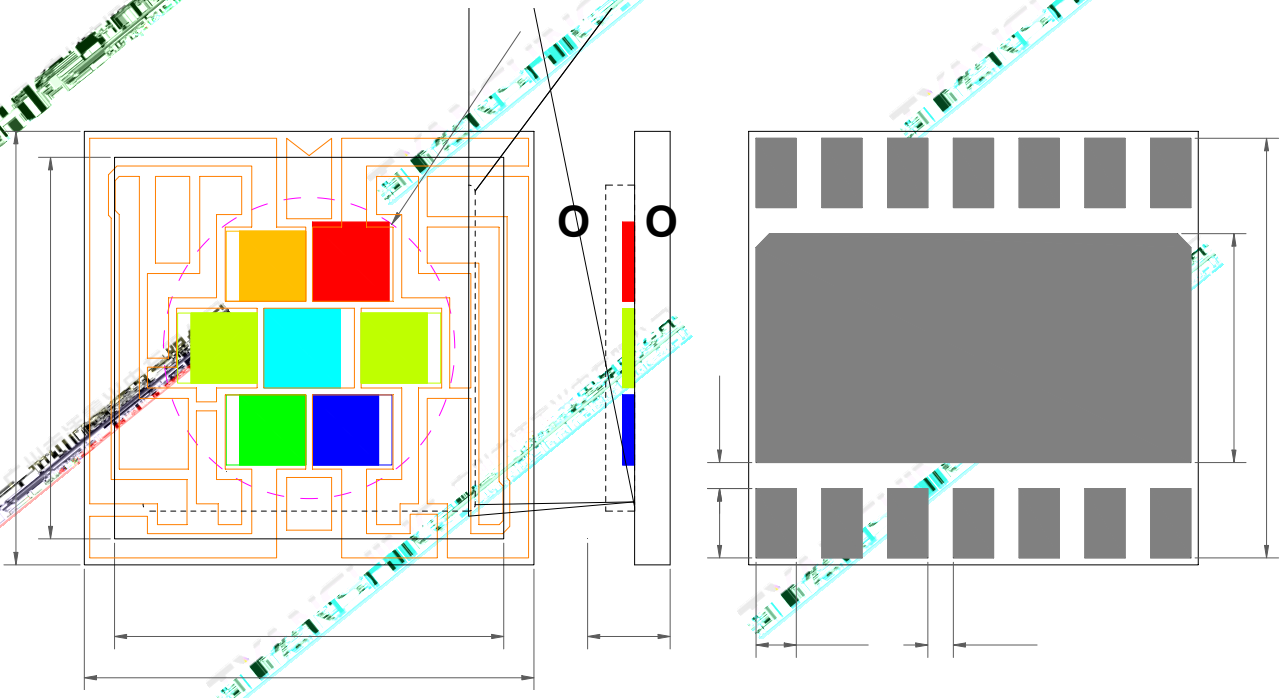

TX-6070RGBLLAC50FC120-NUVENG-02

PRODUCT SPECIFICATION

Feature:

Color:
O

Environment:
O

Application:
O

| | | | | | |
|--|--|--|--|--|--|
| | | | | | |
|--|--|--|--|--|--|

Package D e :